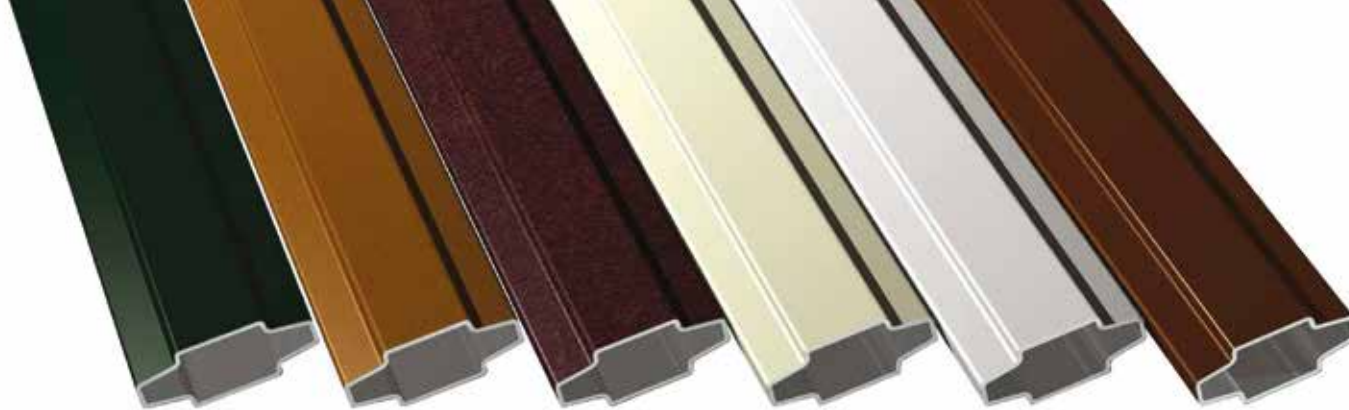

Creatività nella forma

La vasta gamma di accessori e di colori della serie ELISABETH, consente di ottenere delle creazioni uniche. L'ampia scelta di misure permette la sua applicazione senza il vincolo della dimensione del profilo perimetrale. ELISABETH è ora disponibile anche nella versione bicolore.

Creativity in the shape

The wide range of accessories and colours of the series ELISABETH allows unique creations. The different sizes available permit the application without having to consider the internal dimension of the units. ELISABETH is now available also in the two-tone version.

Grande créativité dans les formes

L'importante gamme des accessoires des couleurs, de la série ELISABETH permet des créations uniques. Les différentes largeurs disponibles dans la série ELISABETH permettent l'application de croisillons sans difficulté dans divers espaces d'air de vitrage isolant. ELISABETH est aujourd'hui disponible aussi dans la version bi/couleur.

Vielfalt in der Form

Die umfangreiche Palette von Zubehör und Farben der Serie ELISABETH ermöglicht es einzigartige Modelle zu schaffen. Die Verfügbarkeit von verschiedenen Größen von der Serie ELISABETH erlaubt eine Verarbeitung die ohne kaersicht auf den Isolierglaszwischenraum. ELISABETH ist nun auch in der zweifarbigen Version erhältlich.

Serie disponibile in questi colori

Available in all these colours - Article disponible dans les couleurs suivantes - Verfügbar in diesen Farben